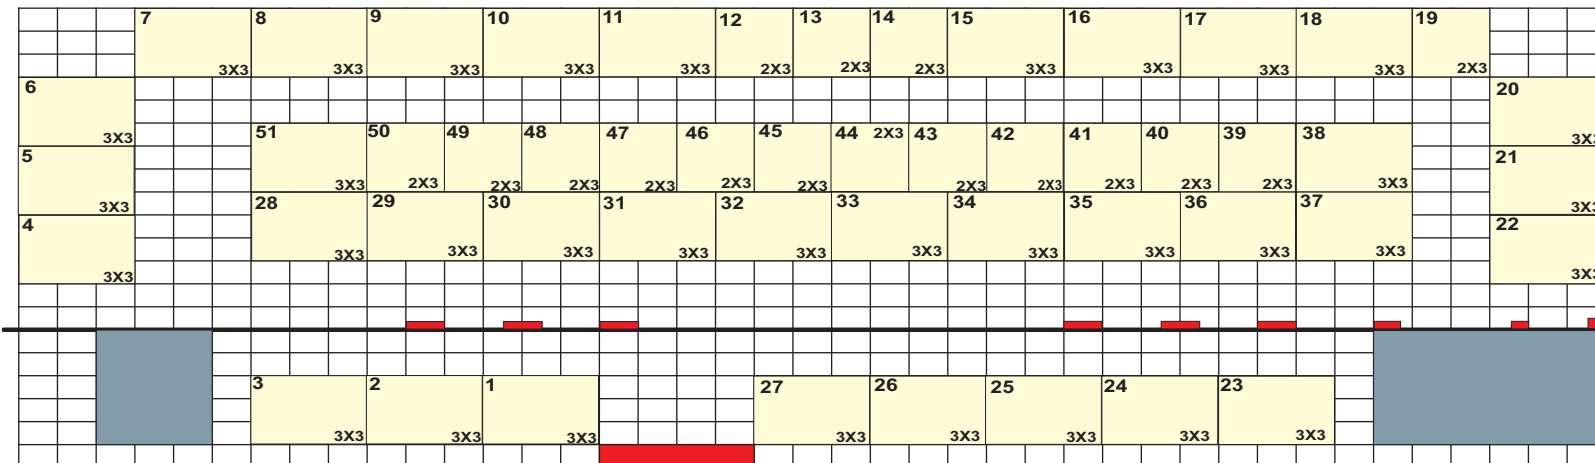

**ENTRY/EXIT** **INSIDE AC HALL 1 (TSAVO HALL)**

**INSIDE AC HALL 2 (ABERDARE & LENANA HALL)**

CONCURRENT EVENT