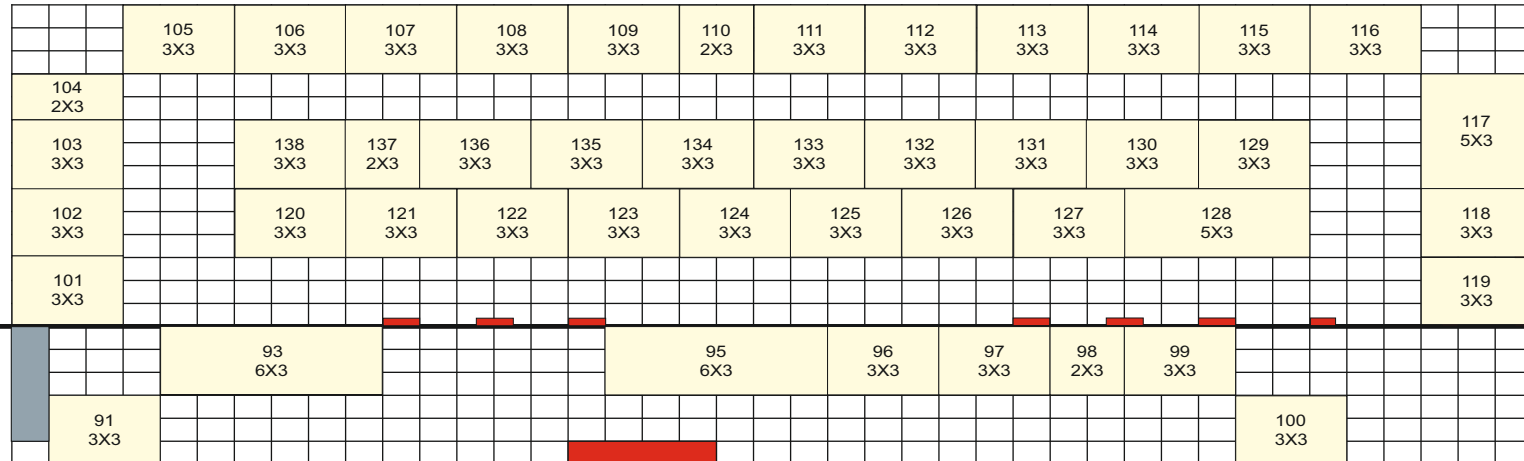

↑↓
ENTRY / EXIT

INSIDE AC HALL 1 (TSAVO HALL)

INSIDE AC HALL 2 (ABERDARE & LENANA HALL)

- VACANT STALLS
- CONFIRMED STALLS